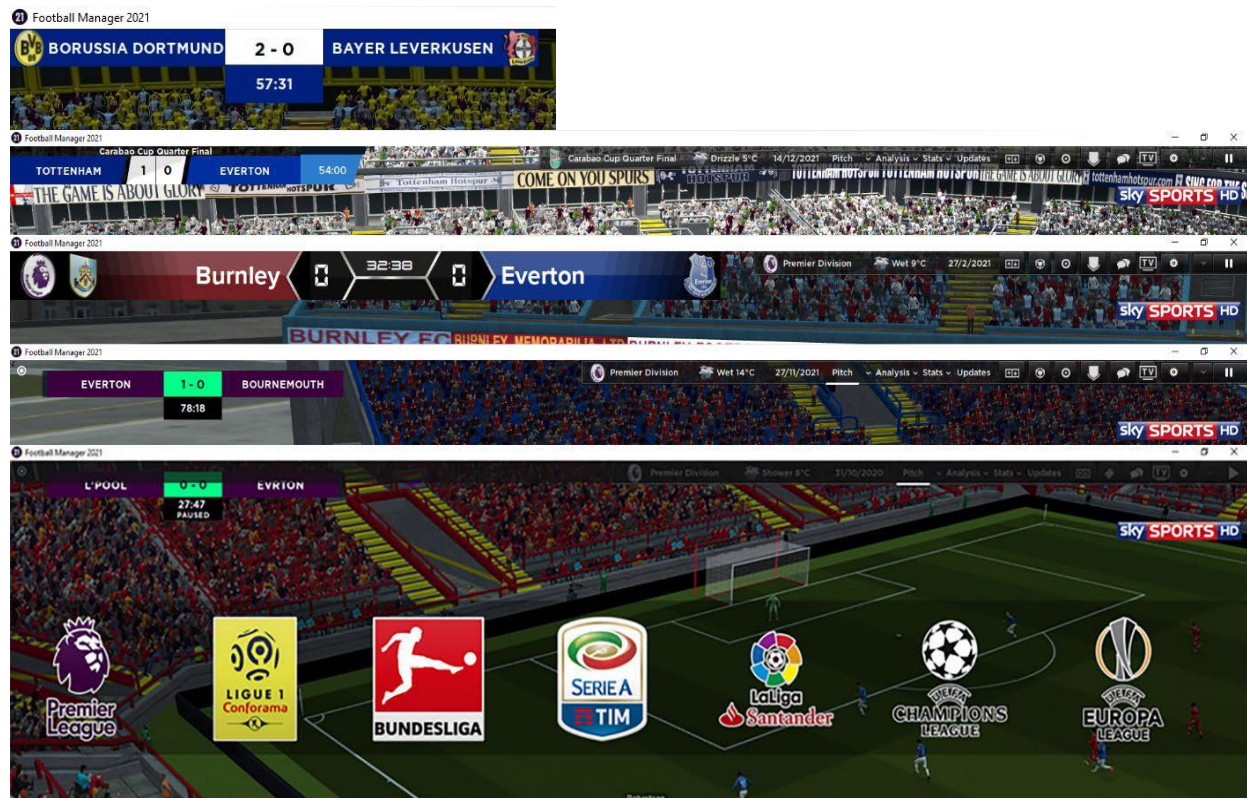

OUT OF POSSESSION: Lower Defensive Line, Low Block, More Often, Get Stuck In, Trap Outside

This is a beta version

Scoreboard options: (screenshots show older Football Manager versions but work and look identical in the 2024 version)