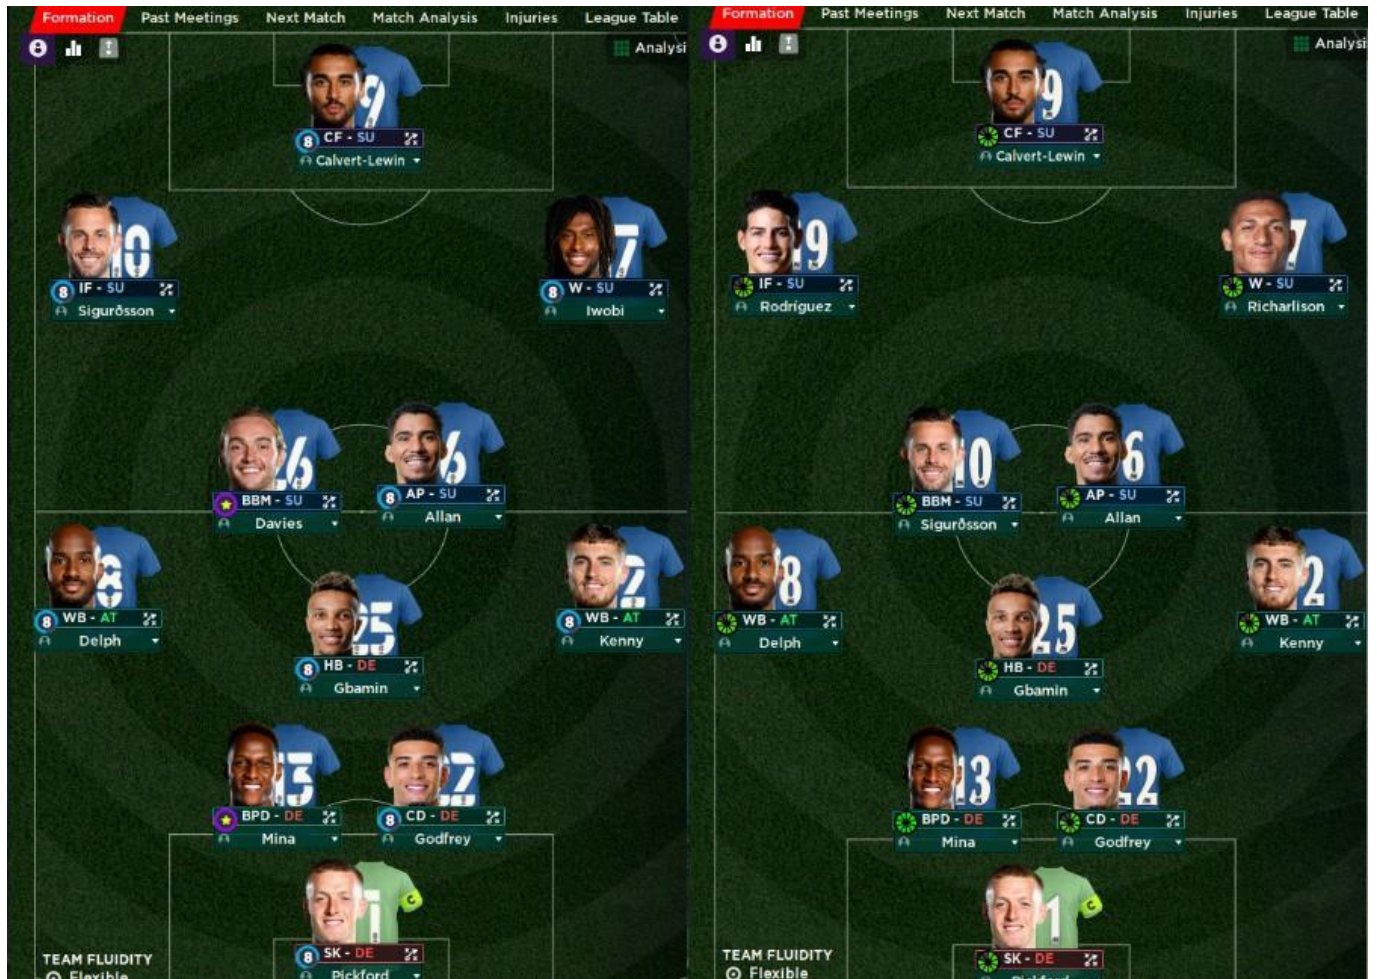

Also shown optional replacement of “PIE Chart” graphics with numbered graphics. These alternative graphics are located in “icons/custom/role rating”, in the “circular alt” folder. Replace the files in the “circular” folder and reload the skin to show the alternative graphics.